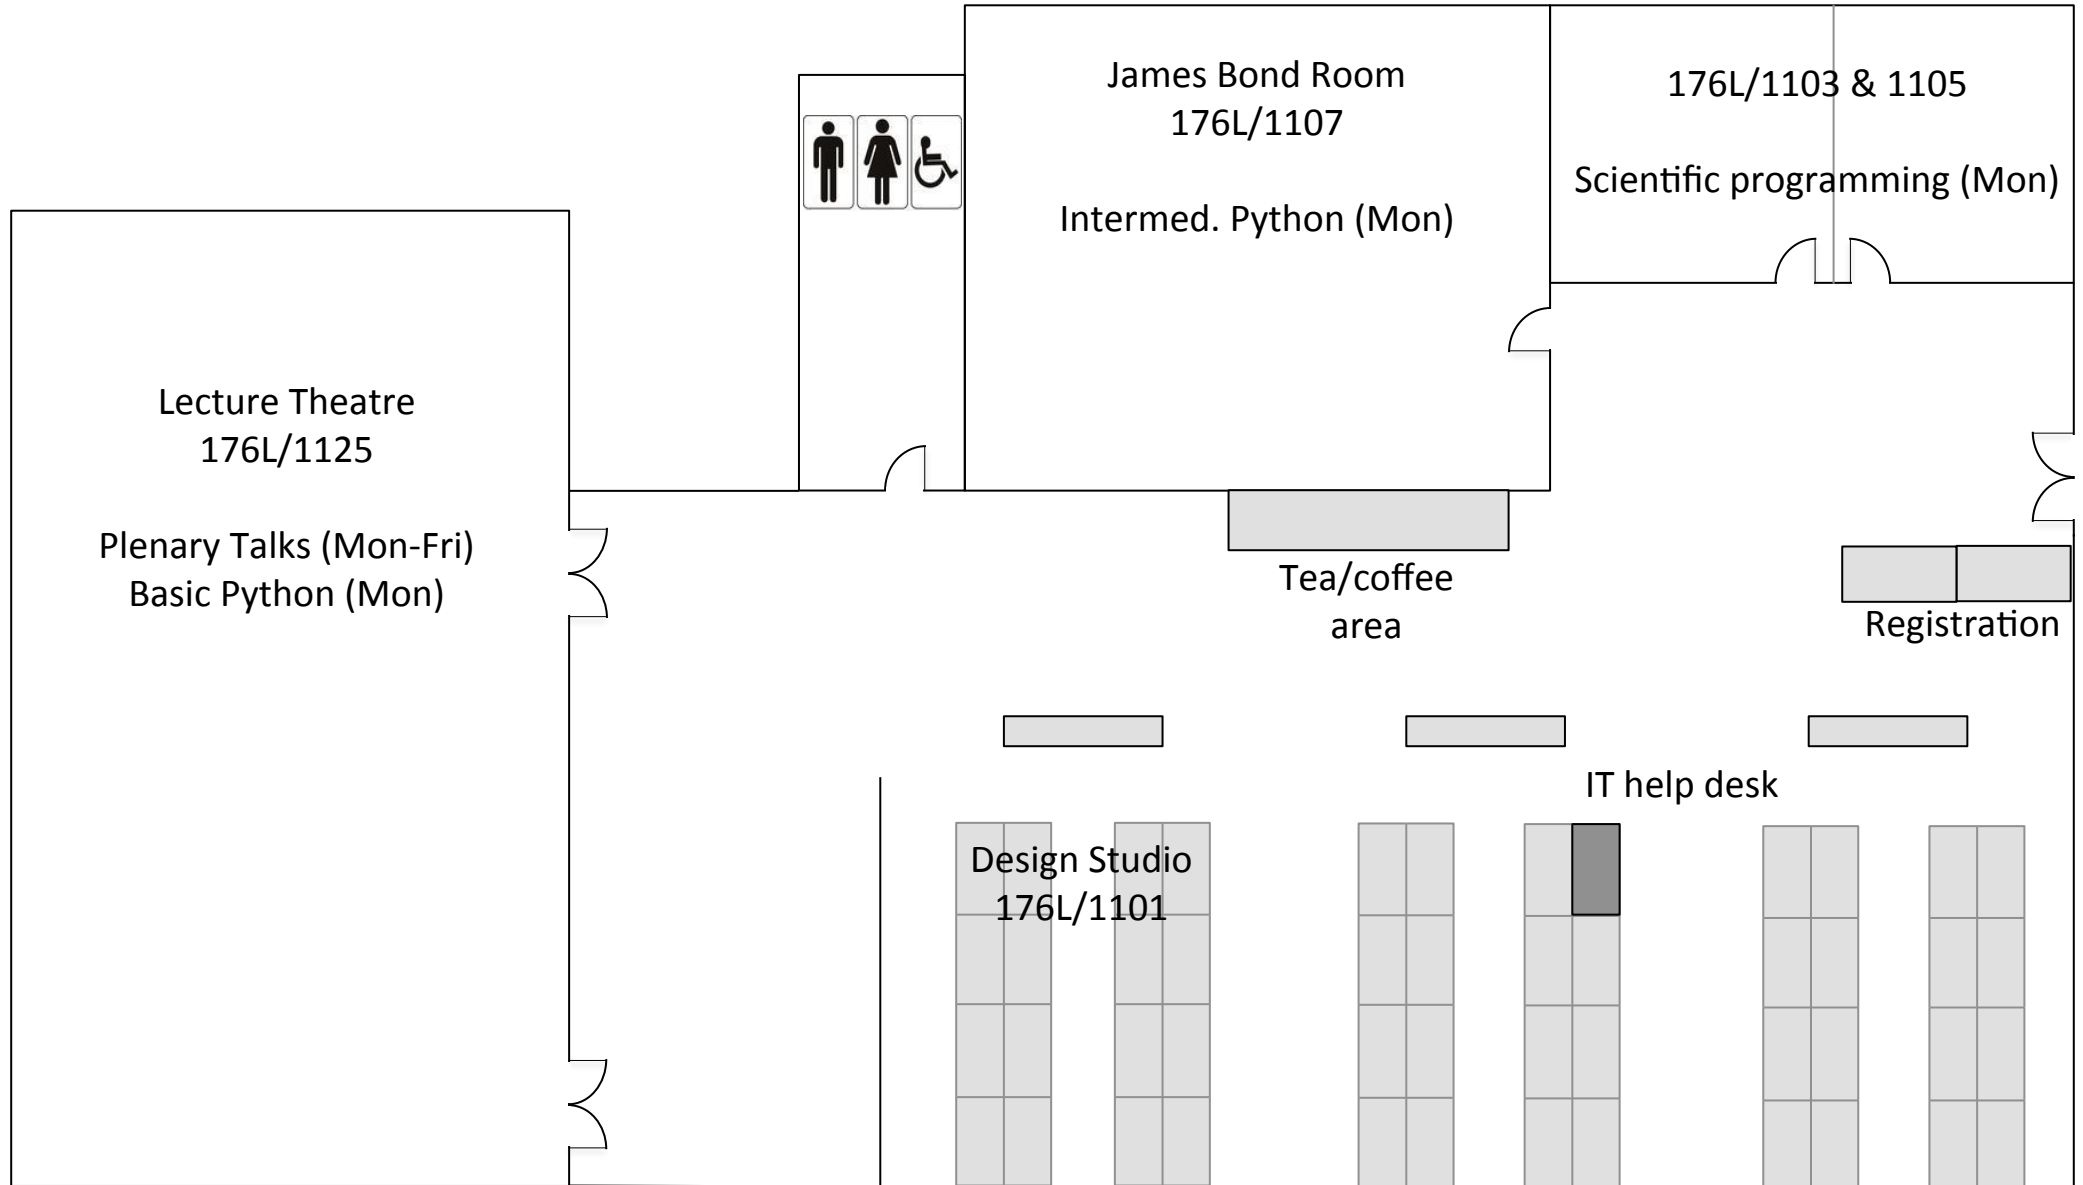

NGCM Summer Academy - Floor plan 176L/1

Lecture Theatre
176L/1125

Plenary Talks (Mon-Fri)
Basic Python (Mon)

James Bond Room
176L/1107
Intermed. Python (Mon)

176L/1103 & 1105

Scientific programming (Mon)

Tea/coffee
area

Registration

Design Studio
176L/1101

IT help desk